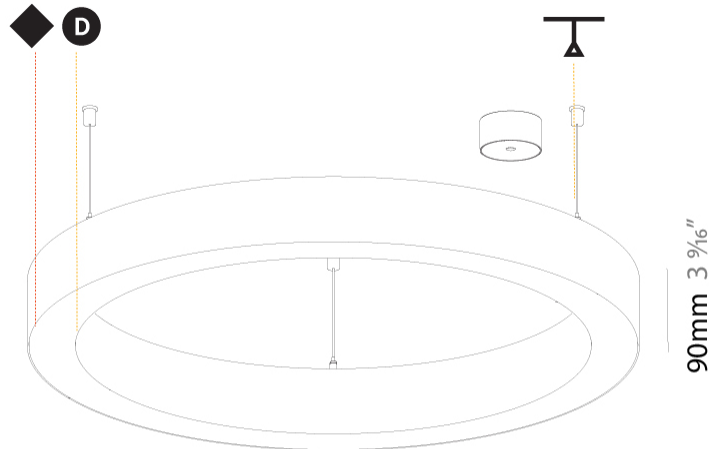

GENERAL

Series: Glorious
 Subseries: Glorious Slim
 Brand: Prolicht
 Division: Architectural
 Mounting Type: Suspension
 Mounting Location: Ceiling
 Subcategory: Ambient

PHYSICAL

Shape: Round
 Diameter (mm): 800
 Diameter (in): 31 1/2
 Height (mm): 90
 Height (in): 3 9/16
 Max. Overall Height (mm): 2090
 Max. Overall Height (in): 82 5/16
 Light Distribution: Direct
 Weight (kg): 6.772
 Weight (lbs): 14.93
 Diffuser: [PMMA - Opal or Micro-Prism](#)
 Fixture Finish: [SSR / BKV / CWI / CRY / HAB / LAG / UFT / ITA / RUA / RUR / MIC / FTG / MYG / TWT / LOD / PUS / FRO / FUP / KIA / POP / BLS / SPG / MEY / GOH / GUM / CHC / COM / ABZ / JAG / OBR / MOS / ROR](#)
 Fixture Material: Aluminum
 Cable Details: 2000mm or 6000mm Transparent Cable

Ø 670mm 26 3/8"

Ø 800mm 31 1/2"

90mm 3 9/16"

PROJECT	_____
TYPE	_____
SPECIFIER	_____
QUANTITY	_____
DATE	_____

GLORIOUS SLIM SUSPENSION

A300063-

base number	LED Dimming	Color Temperature	Finishes (Diamond)	Diffuser Options	Cable Options
-------------	-------------	-------------------	--------------------	------------------	---------------

GENERAL

Series: Glorious
Subseries: Glorious Slim
Brand: Prolicht
Division: Architectural
Mounting Type: Suspension
Mounting Location: Ceiling
Subcategory: Ambient

PHYSICAL

Shape: Round
Diameter (mm): 800
Diameter (in): 31 1/2
Height (mm): 90
Height (in): 3 9/16
Max. Overall Height (mm): 2090
Max. Overall Height (in): 82 5/16
Light Distribution: Direct / Indirect
Weight (kg): 8.128
Weight (lbs): 17.92
Diffuser: PMMA - Opal or Micro-Prism
Fixture Finish: SSR / BKV / CWI / CRY / HAB / LAG / UFT / ITA / RUA / RUR / MIC / FTG / MYG / TWT / LOD / PUS / FRO / FUP / KIA / POP / BLS / SPG / MEY / GOH / GUM / CHC / COM / ABZ / JAG / OBR / MOS / ROR
Fixture Material: Aluminum
Cable Details: 2000mm or 6000mm Transparent Cable